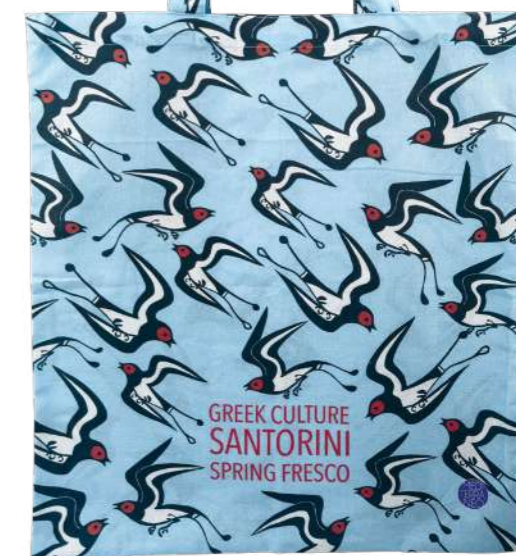

MARATHON
Code: 05.25.0009

**NEW
ARRIVAL**

TOTE BAGS & POUCHES

TOTAL PRINT

**COTTON
TOTE BAGS
& POUCHES**
Full printed, natural
appearance,
environmental friendly,
Premium Cotton
shopping Bags &
Pouches.

**ANCIENT
GREEK VASES**
Code: 05.19.0506

**WILD FLOWERS
OF GREECE**
Code: 05.19.0501

OLYMPIA HORSES
Code: 05.19.0505

GREEK TULIPS
Code: 05.19.0502

FISH OF GREECE
Code: 05.19.0503

**SANTORINI
SPRING FRESCO**
Code: 05.19.0504

GREEK TULIPS
Code: 05.19.0602