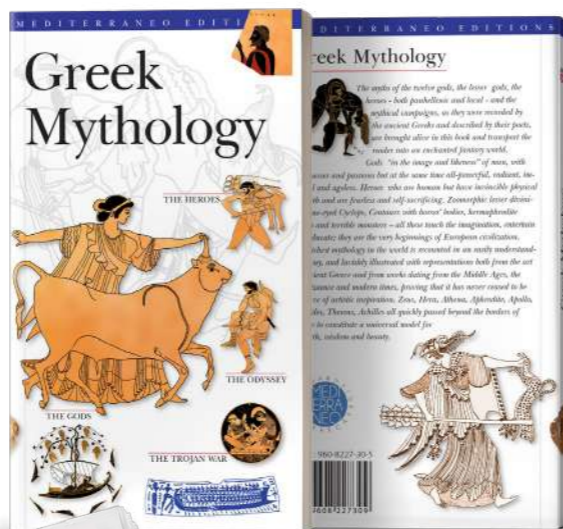

BOOKS

CULTURA & NATURA GRAECA

EROS

LOVE-LIFE IN ANCIENT GREECE
Softback, 144 pages
120 x 215mm
Language: EN|GE|FR|RU|GR
Code: 03.21.0000

GREEK CULTURE

GREEK MYTHOLOGY

Softback, 144 pages
125 x 215mm
Language: EN|GE|FR|RU|IT|SW|DU|ES|GR
Code: 03.06.0000