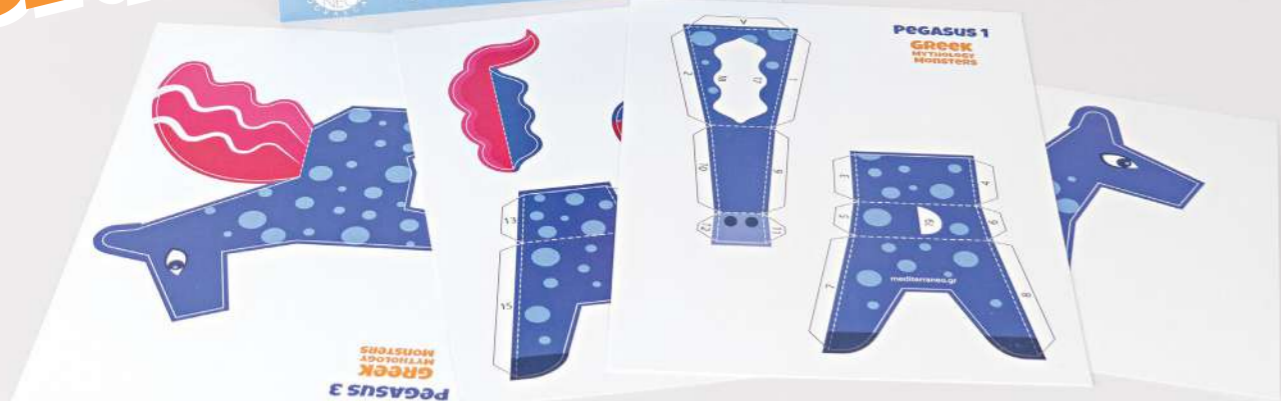

**CUT
FOLD
GLUE**

PEGASUS
Code: 05.08.010

DISPLAY DIMENSIONS
HEIGHT 44cm
DEPTH 31cm
WIDTH 21cm

CYCLOP
Code: 05.08.011

MINOTAUR
Code: 05.08.012

**3D
PAPERCRAFT**

CERBERUS
Code: 05.08.013

SPHINX
Code: 05.08.014