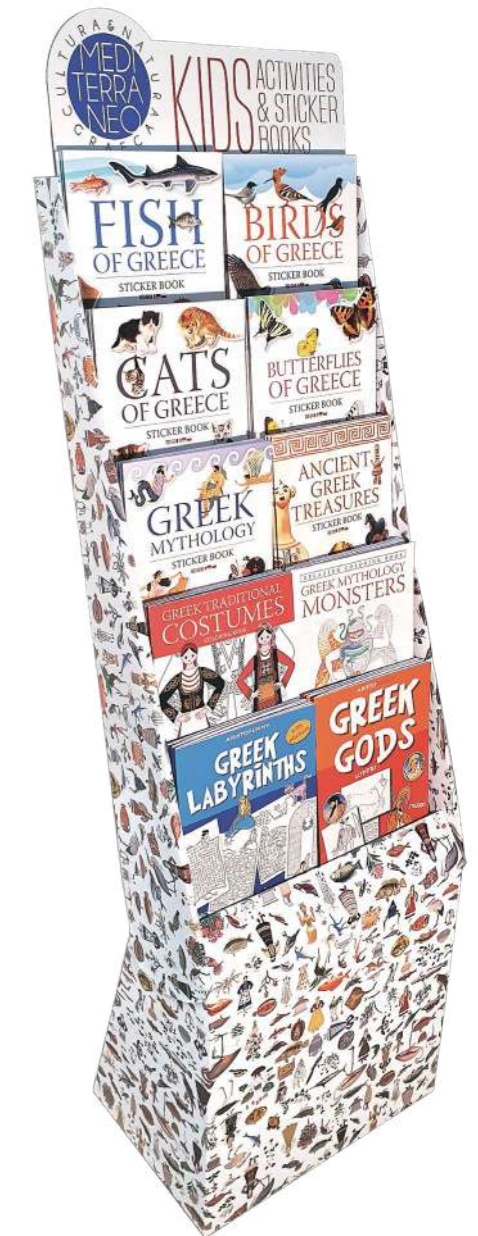

DISPLAY DIMENSIONS
HEIGHT 139cm
DEPTH 29cm
WIDTH 42,5cm