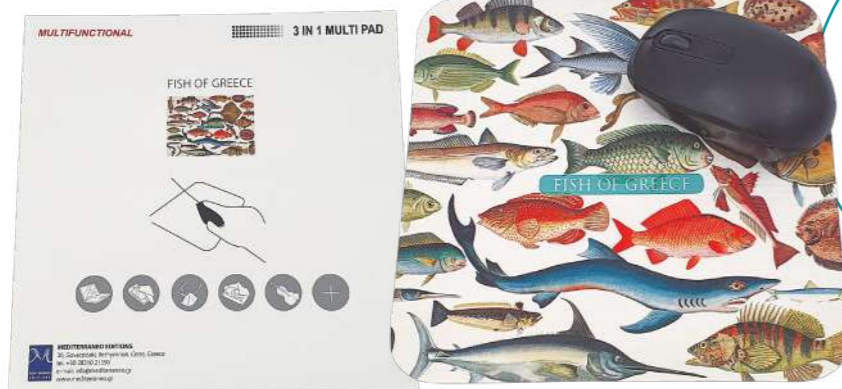

POCKET MIRROR

Illustrated with
 Greek nature
 and culture themes.
 7,5cm diam

FISH OF GREECE Code: 05.12.008
TRADITIONAL COSTUMES Code: 05.12.019
GRACE & BEAUTY Code: 05.12.021
BIRDS OF GREECE Code: 05.12.009
SANTORINI Code: 05.12.034
GREEK VASES Code: 05.12.020

MOUSEPAD

Multi-functional microfiber
 mousepad Illustrated
 with FISH OF GREECE
 theme.
 20x20 cm

Code: 05.12.007

TRAVEL PILLOWS

Lightweight & easy to carry.
 Support and comfort for
 travel or relaxing at home.