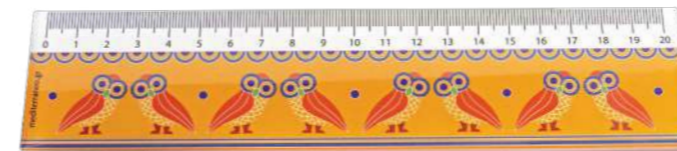

Code: 05.20.8005

ACRYLIC RULERS
Inspired from Greek Ancient and Folk Culture

Code: 05.20.8007

Code: 05.20.8004

Code: 05.20.8001

Code: 05.20.8000

Code: 05.20.8006

Code: 05.20.8002