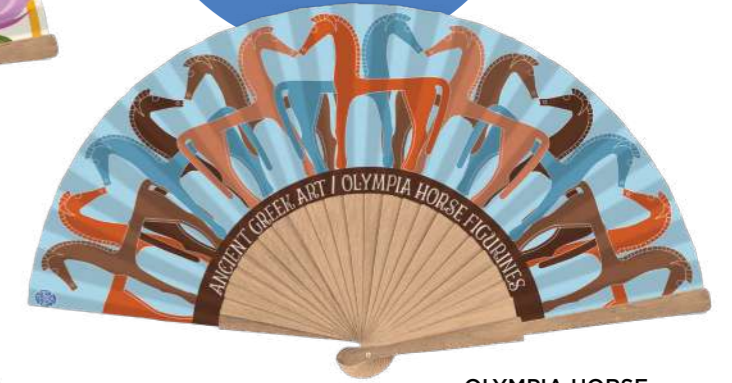

OLYMPIA HORSE
Code: 05.17.0102