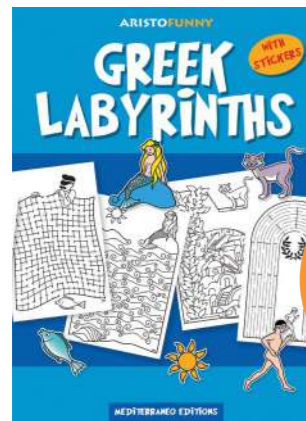

GREEK LABYRINTHS ACTIVITY & STICKER BOOK
Softback, 24 pages
200X290mm
Code: 03.16.0001

KIDS ACTIVITY