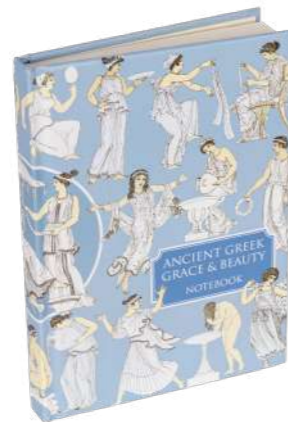

**GRACE & BEAUTY
HARD COVER**
Code: 05.10.018