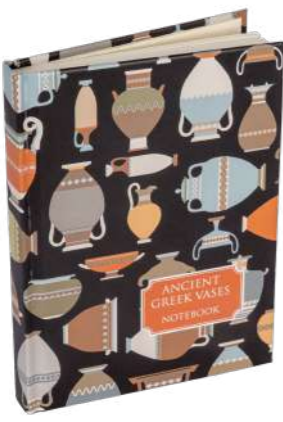

**VASES
HARD COVER**
Code: 05.10.017