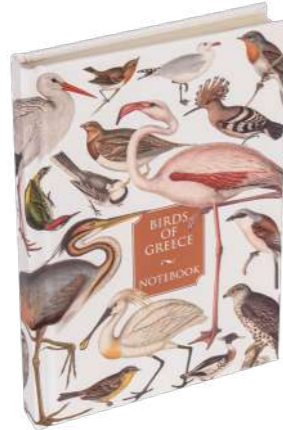

**BIRDS OF GREECE
HARD COVER**
Code: 05.10.009

**FISH OF GREECE
HARD COVER**
Code: 05.10.008

**GREEK CATS
HARD COVER**
Code: 05.10.025

**NOTEBOOKS
SOFT COVER**
96 pages 15x20,5 cm
Illustrated Soft Cover
Lined Pages.